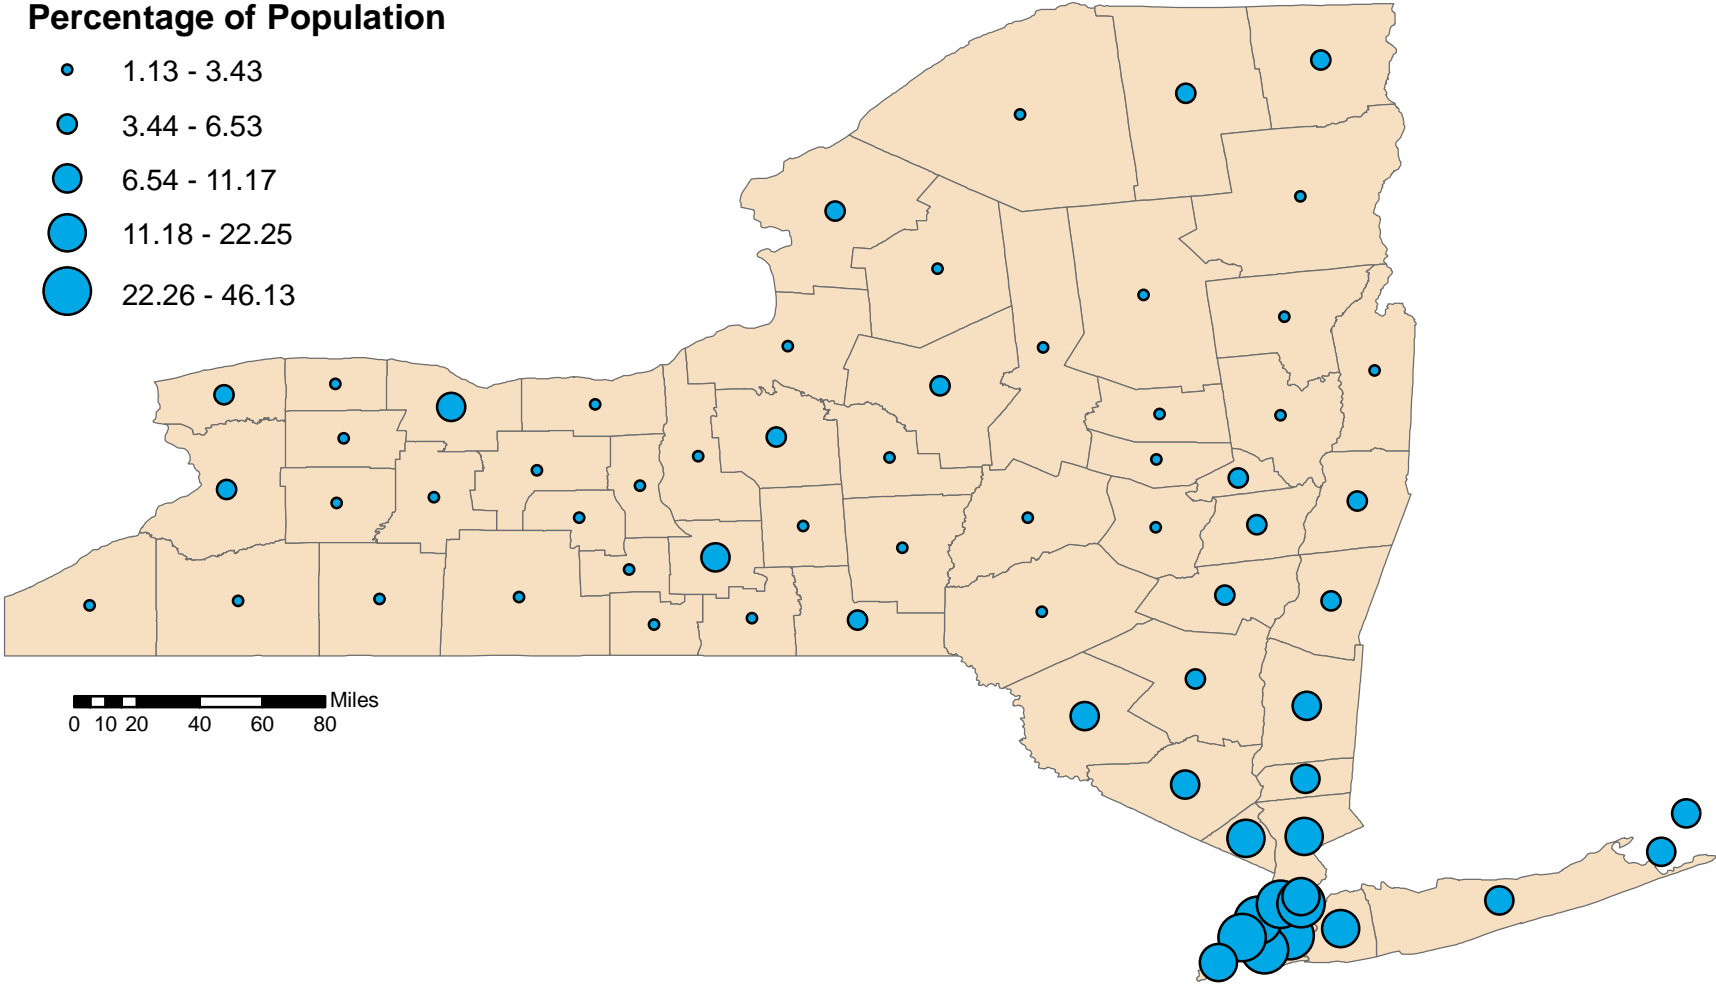

# Foreign Born Population Members

Percentage of Total Population

## Legend

### Percentage of Population

- 1.13 - 3.43
- 3.44 - 6.53
- 6.54 - 11.17
- 11.18 - 22.25
- 22.26 - 46.13

Christopher S Martin  
csmartin@buffalo.edu  
Data Source: US Census Bureau